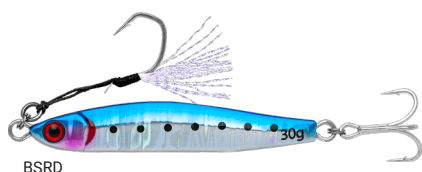

Product Number	Model	Length	Weight	Swimming Depth	Hooks	Pack	Barcode
ST2422044	GOTM05BSRD	3,5 cm	5 g	Variable	Assist No.8 & 14	x4	039984756917
ST2422045	GOTM05HGG	3,5 cm	5 g	Variable	Assist No.8 & 14	x4	039984756948
ST2422046	GOTM05HGR	3,5 cm	5 g	Variable	Assist No.8 & 14	x4	039984756955
ST2422047	GOTM05PSRD	3,5 cm	5 g	Variable	Assist No.8 & 14	x4	039984756962
ST2422048	GOTM05ZGS	3,5 cm	5 g	Variable	Assist No.8 & 14	x4	039984757006
ST2422049	GOTM05ZGSRD	3,5 cm	5 g	Variable	Assist No.8 & 14	x4	039984757013