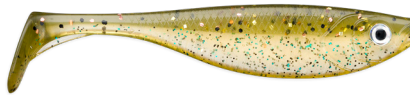

CASTING

BOOM SHAD

As you might guess, this bait packs a lot of boom. The Boom Shad's pronounced body, slender wrist and wide paddle tail produce a rolling action with a lot of belly flash, even at low speeds. Combine this with a presentation that imitates a wounded fish on the run, and the results are irresistible. The bait's larger sizes (7" and 9") are ideal for pike angling, whereas the smaller sizes (3" and 4") are great for targeting perch and European zander. The Boom Shad is finished with a realistic design, making it the predator anglers' dream.

- Big Paddle Tail Action
- Dual Injected Colors
- Designed for European Predator Species
- Smelt Scent For Added Attraction

ONO

Product Number	Model	Length	Weight	Quantity	Barcode
ST3922015	BMSH04ESML	10 cm	8 g	4 BODIES PER PACK	039984758232
ST3922016	BMSH04FRZS	10 cm	8 g	4 BODIES PER PACK	039984758249
ST3922017	BMSH04FT	10 cm	8 g	4 BODIES PER PACK	039984758256
ST3922018	BMSH04GD	10 cm	8 g	4 BODIES PER PACK	039984758263
ST3922019	BMSH04GLWR	10 cm	8 g	4 BODIES PER PACK	039984758270
ST3922020	BMSH04LJ	10 cm	8 g	4 BODIES PER PACK	039984758287
ST3922021	BMSH04NGP	10 cm	8 g	4 BODIES PER PACK	039984758294
ST3922022	BMSH04ONO	10 cm	8 g	4 BODIES PER PACK	039984758300
ST3922023	BMSH04PREP	10 cm	8 g	4 BODIES PER PACK	039984758317
ST3922024	BMSH04PRPLF	10 cm	8 g	4 BODIES PER PACK	039984758324
ST3922025	BMSH07FLIF	19 cm	45 g	1 BODY PER PACK	039984758331
ST3922026	BMSH07FT	19 cm	45 g	1 BODY PER PACK	039984758348
ST3922027	BMSH07G	19 cm	45 g	1 BODY PER PACK	039984758355
ST3922028	BMSH07GGMU	19 cm	45 g	1 BODY PER PACK	039984758362
ST3922029	BMSH07P	19 cm	45 g	1 BODY PER PACK	039984758379
ST3922030	BMSH07RF	19 cm	45 g	1 BODY PER PACK	039984758386