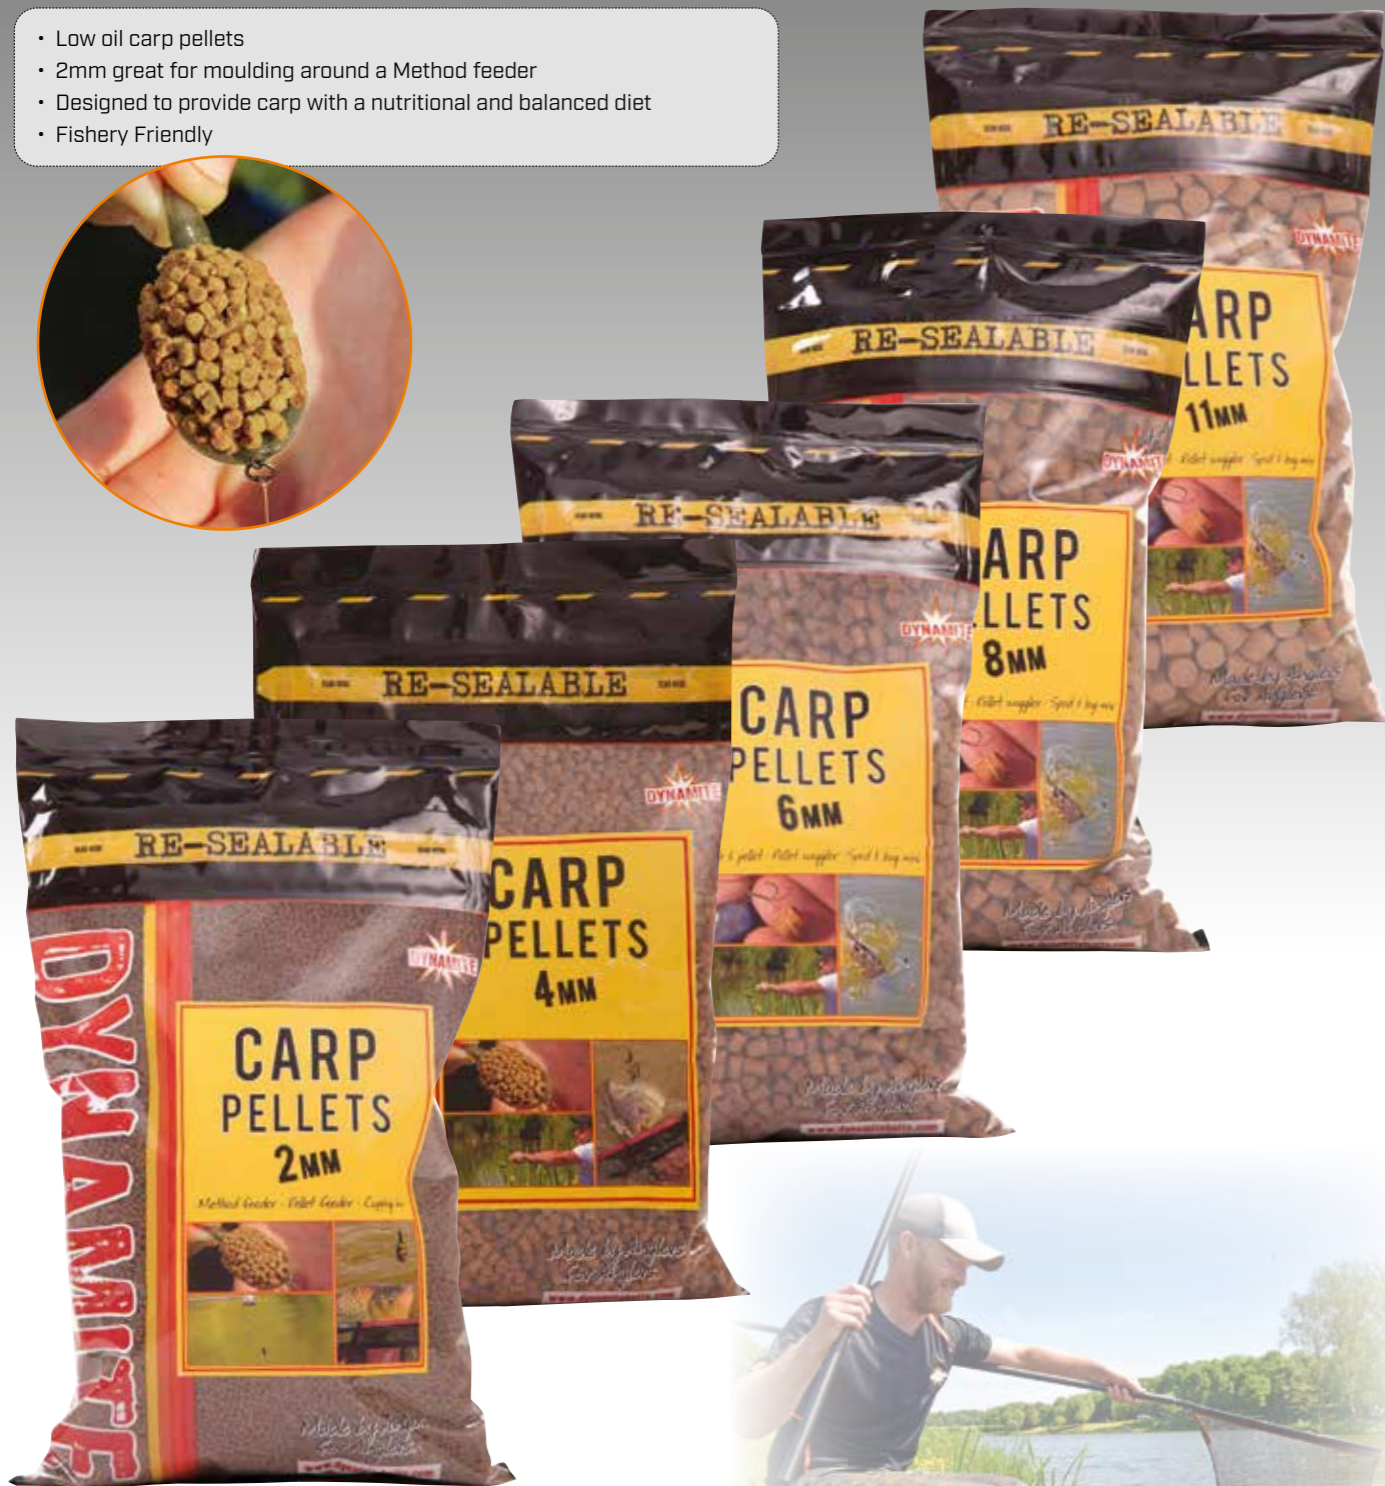

DURABLE HOOK PELLETS

- Super attractive high leakage hookbaits with premium fishmeal
- Easy to hook & perfect for long casting
- For pole, feeder, method feeder or waggler
- Hook directly, hair-rig, band or use a quick stop
- Sizes available:

Carp Pellets

- Low oil carp pellets
- 2mm great for moulding around a Method feeder
- Designed to provide carp with a nutritional and balanced diet
- Fishery Friendly

2MM - PERFECT FOR METHOD FEEDER

CODE	PRODUCT DESCRIPTION	BARCODE		PACK
DY1070	Carp Pellets 2mm	[Barcode]	700g	x14
DY1071	4mm	[Barcode]	700g	x14
DY1072	6mm	[Barcode]	700g	x14
DY1073	8mm	[Barcode]	700g	x14
DY1074	11mm	[Barcode]	700g	x14